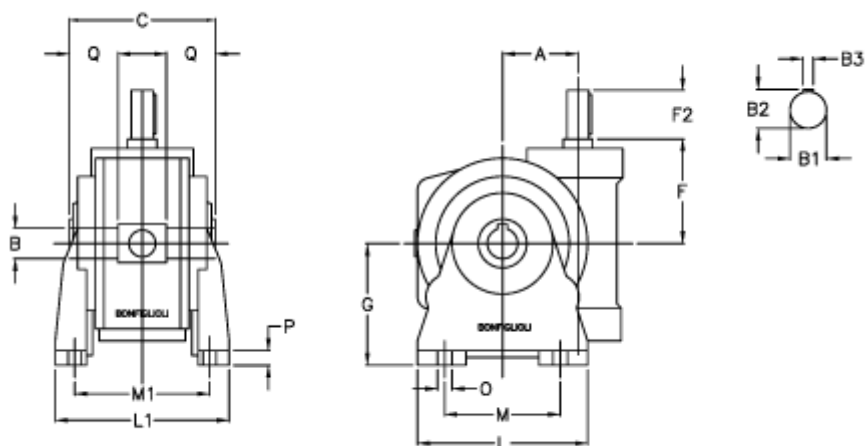

Data Sheet

Article number: 3901044035300

Description: Worm gear with solid input shaft
VF 44V-35-HS

Measures

a	= 44.6	F2 = 30	Q = 24.5
B	= 18	g = 72	
B1	= 11	L = 90	
B2	= 12.5	L1 = 98	
B3	= 4	m = 52	
C	= 64	M1 = 81.0	
Description = VF 44V-xx-HS		O = 8.5	
F	= 54.0	P = 10	